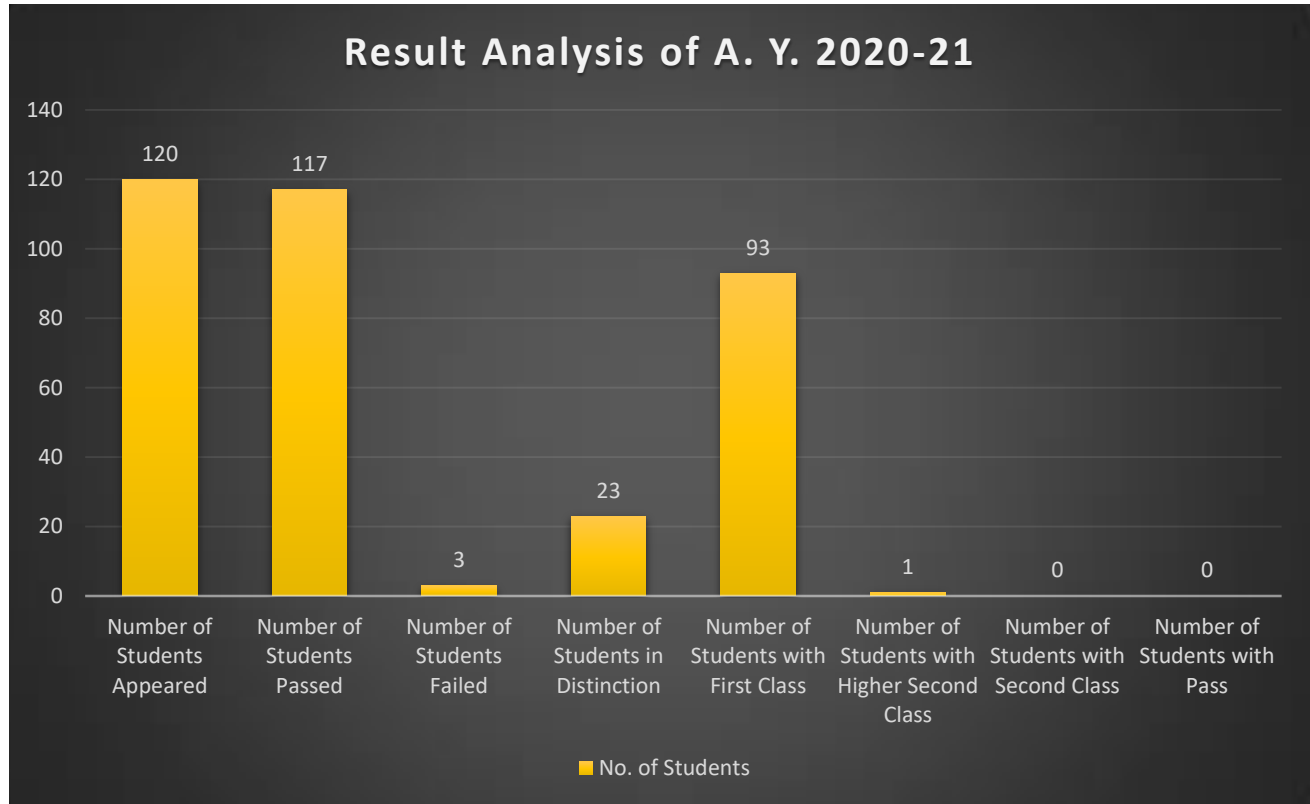

Matoshri College of Engineering & Research Centre, Nashik

Department of Electrical Engineering

Result Analysis of Outgoing Students

List of Top 10 Rankers

Class Rank	Name of the student	CGPA	Class
1	Tarle Apeksha Vijay	8.98	First Class with Distinction
2	Bhand Pooja Sunil	8.47	First Class with Distinction
3	Jadhav Rushikesh Vinayak	8.46	First Class with Distinction
4	Chaudhari Pratik Sanjay	8.41	First Class with Distinction
5	Hire Sayali Abhimanyu	8.36	First Class with Distinction
6	Wagh Harshad Shashikant	8.36	First Class with Distinction
7	Deshmukh Prachi Shriram	8.24	First Class with Distinction
8	Aher Priti Avinash	8.16	First Class with Distinction
9	Wagh Shubham Sudhakar	8.15	First Class with Distinction
10	Deshpande Atharva Kishor	8.11	First Class with Distinction